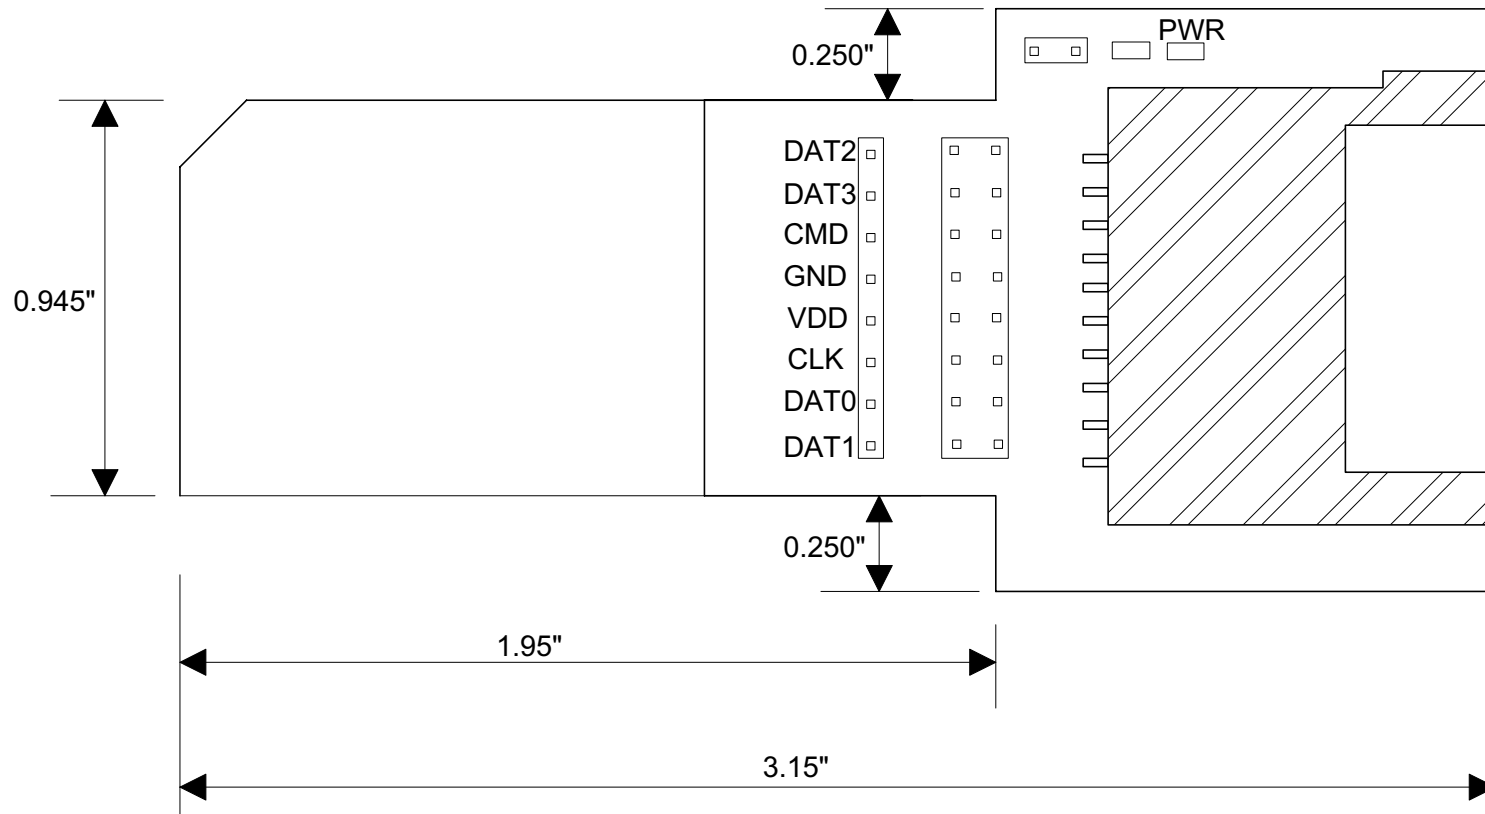

**Sycard Technology**  
**SDextend 300 Secure Digital Extender Card**  
**Mechanical Drawing**

**Note: Board thickness - 0.055"**