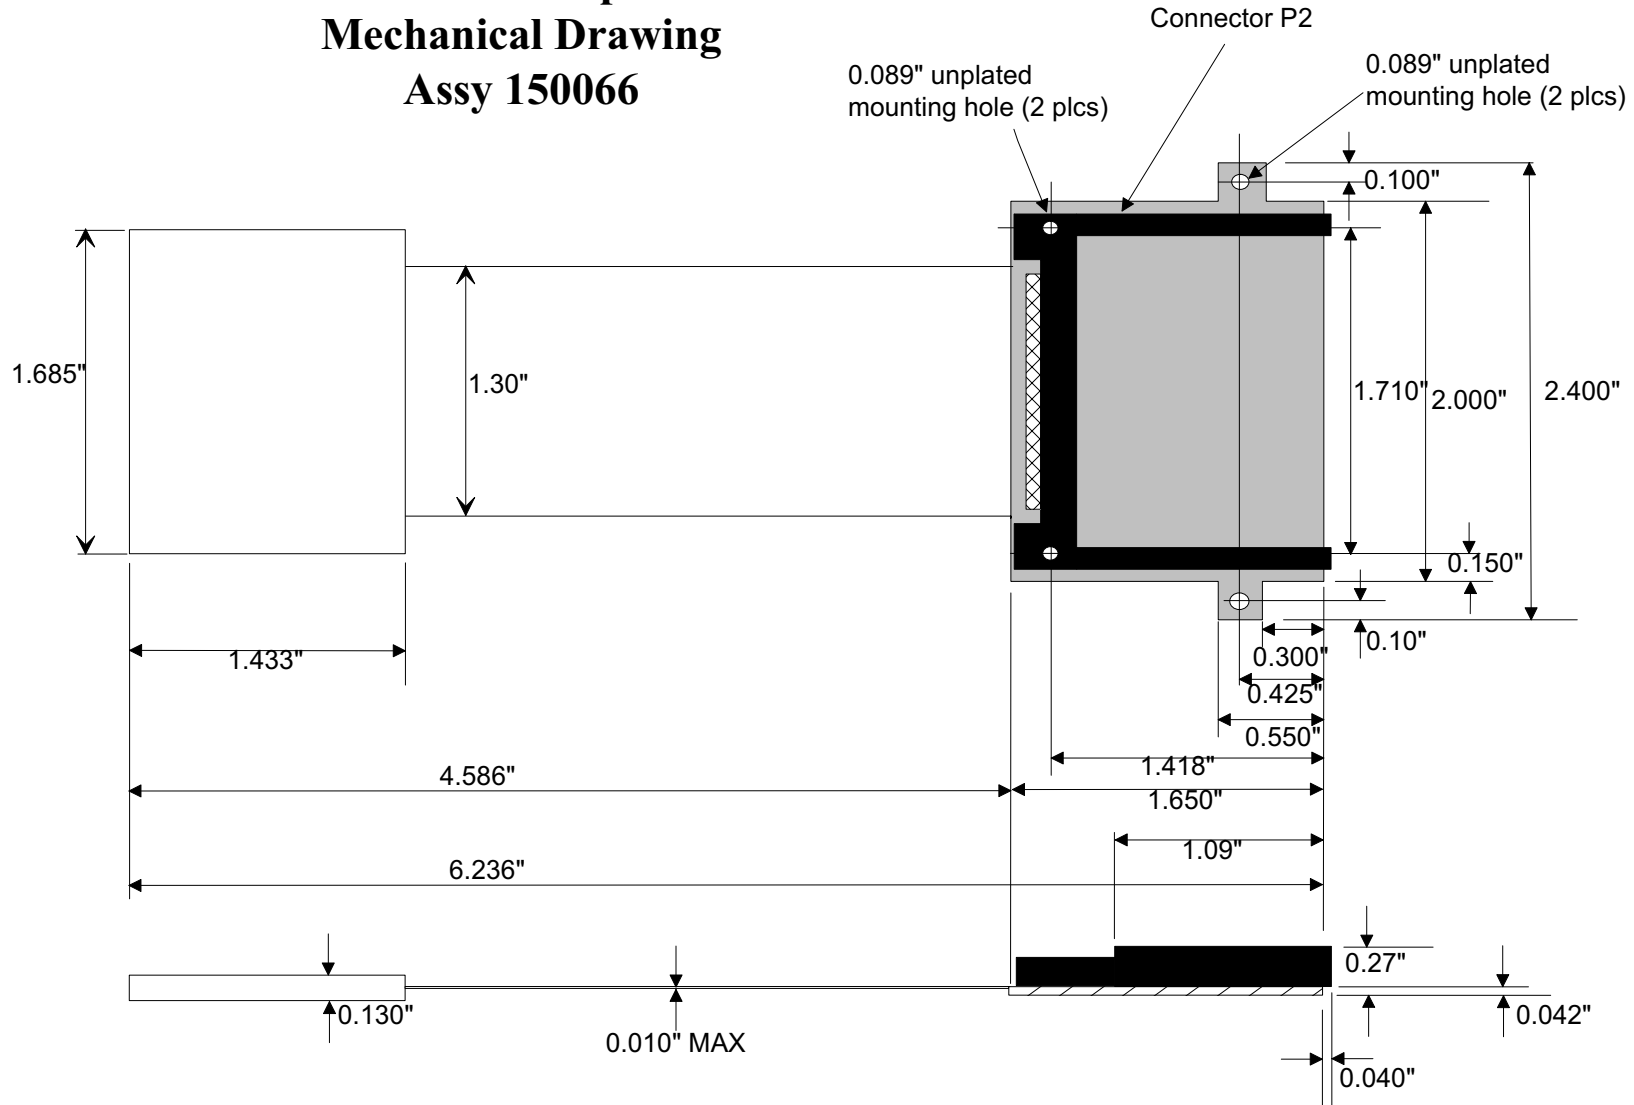

CFextend 182 Flexible CompactFlash Extender

Mechanical Drawing

Assy 150066

Note: 1. All dimensions in inches
 2. Connector P2 is Methode ICM-MA2H-SS52-N11B

Sycard Technology
 1180-F Miraloma Way
 Sunnyvale, CA 94085
 (408) 749-0130