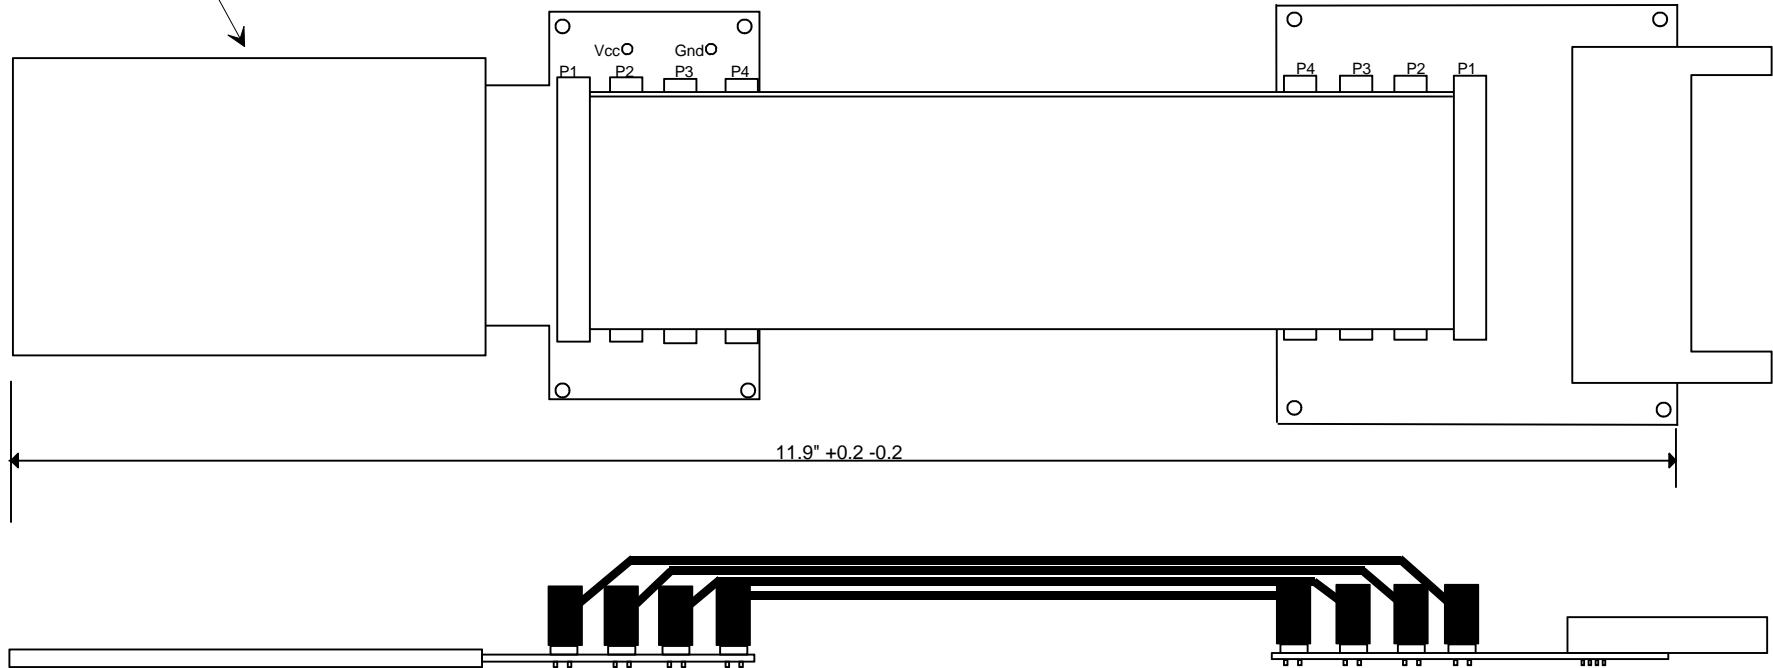

# PCCextend 120/125 Mechanical

Note: 1. All dimensions in inches

Note: See PCCextend 120/125 Host Interface Board  
For additional dimensions

Note: See PCCextend 120/125 Card Interface Board  
For additional dimensions

File = asy120al.drw 2/9/00

Sycard Technology  
1180-F Miraloma Way  
Sunnyvale, CA 94086  
(408) 749-0130, (408) 749-1323 FAX  
www.sycard.com

Order Number	Description
PCCextend 120	16-bit PC Card Flexible Extender
PCCextend 125	CardBus Flexible Extender

Sycard Technology  
PCCextend 120 and 125  
16-bit PC Card and CardBus Flexible Extender